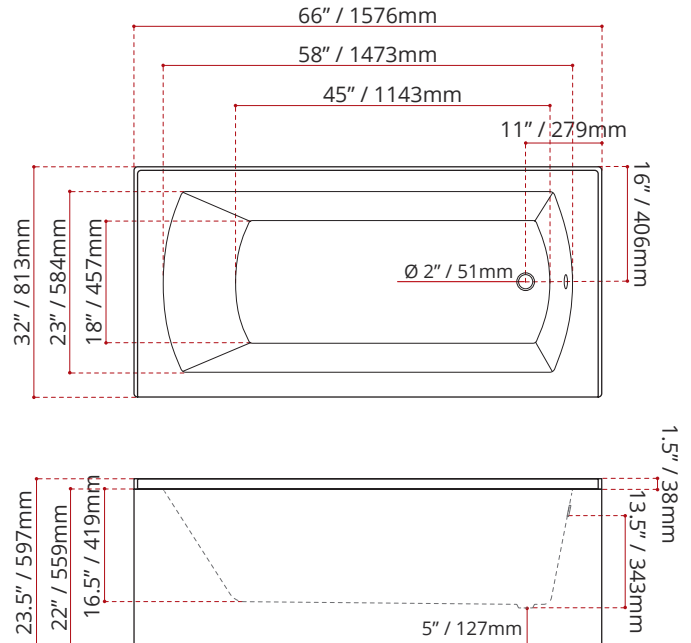

Product images are for illustration purposes only. Actual product(s) may vary.

WHITE FINISH	
MODEL No.	
3621	
LEFT HAND DRAIN LOCATION	
3631	
RIGHT HAND DRAIN LOCATION	

BLACK FINISH	BISCUIT FINISH
MODEL No.	MODEL No.
3622 LEFT HAND DRAIN LOCATION	3623 LEFT HAND DRAIN LOCATION
3632 RIGHT HAND DRAIN LOCATION	3633 RIGHT HAND DRAIN LOCATION
<i>COLOUR OPTIONS ARE MADE TO ORDER - NO REFUND - NO RETURN -</i>	

DIMENSIONS	WATER DEPTH	CAPACITY
<ul style="list-style-type: none"> Length: 66" / 1676mm Width: 32" / 813mm Skirt Height: 22" / 559mm 	13.5" / 343mm Drain to overflow	48 gal. 182 litres of water

PRODUCT INFORMATION:	
<ul style="list-style-type: none"> Modern style Plain skirt End drain Made in Canada 	<ul style="list-style-type: none"> Above floor rough-in installation High gloss / Crack-resistant acrylic Complies with CSA & IAPMO standards

SHIPPING INFORMATION:	
<ul style="list-style-type: none"> Length: 62" / 1575mm Width: 38" / 965mm Height: 26" / 660mm 	<ul style="list-style-type: none"> Net Weight: 35.8 kg / 79 lbs Gross Weight: 40 kg / 88 lbs

MODEL NUMBER : **3621**
(LEFT HAND DRAIN LOCATION)

MODEL NUMBER : **3631**
(RIGHT HAND DRAIN LOCATION)

DISCLAIMER: Measurements may vary ± 1/4" (Diagram Not to scale)

CUSTOMIZE YOUR TUB

ALL UPCHARGE OPTIONS ARE MADE TO ORDER - NO REFUND - NO RETURN -