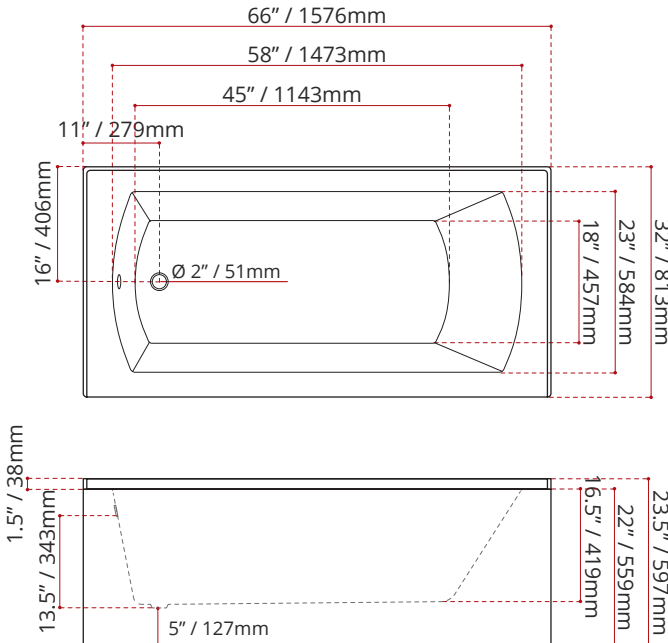

Product images are for illustration purposes only. Actual product(s) may vary.

WHITE FINISH	
MODEL No.	
3621	
LEFT HAND DRAIN LOCATION	
3631	
RIGHT HAND DRAIN LOCATION	

BLACK FINISH	BISCUIT FINISH
MODEL No.	MODEL No.
3622 LEFT HAND DRAIN LOCATION	3623 LEFT HAND DRAIN LOCATION
3632 RIGHT HAND DRAIN LOCATION	3633 RIGHT HAND DRAIN LOCATION
<i>COLOUR OPTIONS ARE MADE TO ORDER - NO REFUND - NO RETURN -</i>	

DIMENSIONS	WATER DEPTH	CAPACITY
<ul style="list-style-type: none"> Length: 66" / 1676mm Width: 32" / 813mm Skirt Height: 22" / 559mm 	13.5" / 343mm Drain to overflow	48 gal. 182 litres of water

PRODUCT INFORMATION:	
<ul style="list-style-type: none"> Modern style Plain skirt End drain Made in Canada 	<ul style="list-style-type: none"> Above floor rough-in installation High gloss / Crack-resistant acrylic Complies with CSA & IAPMO standards

SHIPPING INFORMATION:	
<ul style="list-style-type: none"> Length: 62" / 1575mm Width: 38" / 965mm Height: 26" / 660mm 	<ul style="list-style-type: none"> Net Weight: 35.8 kg / 79 lbs Gross Weight: 40 kg / 88 lbs

MODEL NUMBER : **3621**
(LEFT HAND DRAIN LOCATION)

MODEL NUMBER : **3631**
(RIGHT HAND DRAIN LOCATION)

DISCLAIMER: Measurements may vary ± 1/4" (Diagram Not to scale)

CUSTOMIZE YOUR TUB

ALL UPCHARGE OPTIONS ARE MADE TO ORDER - NO REFUND - NO RETURN -